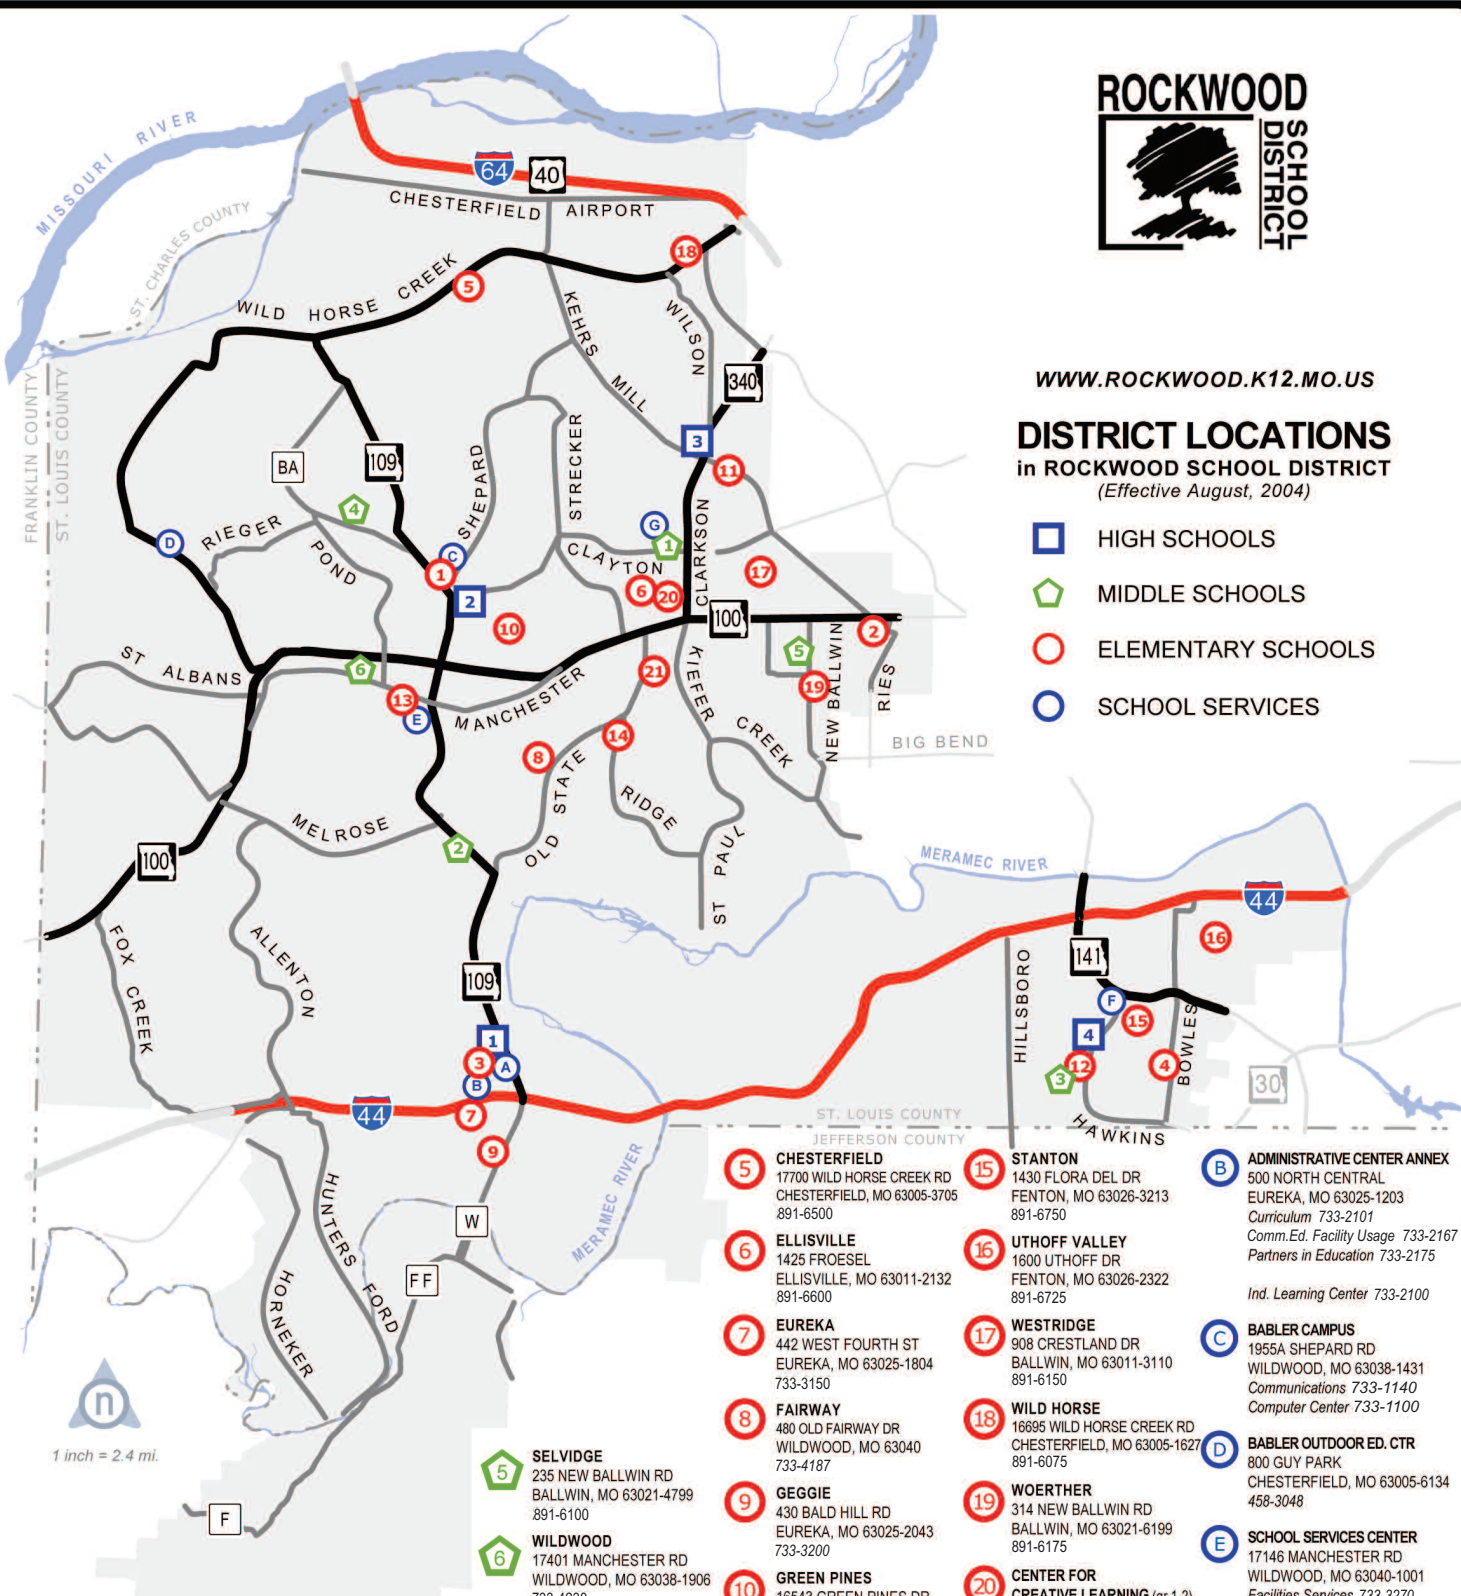

WWW.ROCKWOOD.K12.MO.US

**DISTRICT LOCATIONS**  
in ROCKWOOD SCHOOL DISTRICT  
(Effective August, 2004)

- HIGH SCHOOLS
- ◊ MIDDLE SCHOOLS
- ELEMENTARY SCHOOLS
- SCHOOL SERVICES

1 inch = 2.4 mi.

**HIGH SCHOOLS (9-12)**

- 1** EUREKA  
4525 HIGHWAY 109  
EUREKA, MO 63025-1248  
733-3100
- 2** LAFAYETTE  
17050 CLAYTON RD  
WILDWOOD, MO 63011-1792  
733-4100
- 3** MARQUETTE  
2351 CLARKSON RD  
CHESTERFIELD, MO 63017-7122  
891-6000
- 4** ROCKWOOD SUMMIT  
1780 HAWKINS RD  
FENTON, MO 63026-2650  
891-6800

ALL AREA CODES ARE (636)